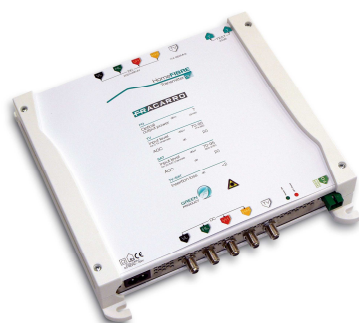

“Home Fibre” OPT TX-1510 – 1530 -1570

Transmitter 3rd window

Fracarro's innovative home fibre optic system has been designed for its simplicity of installation from the headend to the wall outlet. The system uses a conventional LNB and dish assembly requiring no special optical alignment tools. It is capable of carrying all satellite and terrestrial signals through a single 9/125 glass fibre. Additional transmitters can be cascaded using a standard 5 core co-axial back bone giving greater flexibility in system design to supply a large number of outlets.

Main Specifications

- Installation using a standard LNB and dish
- AGC on transmitters enables the use of several different diameter dishes.
- Cascadable solution similar to MSW distribution
- Up to 21dB optical distribution loss
- Quick and easy to install
- Complete terrestrial bandwidth

		Home fibre Transmitter OPT TX 15X0			
		OPT-TX 1510	OPT-TX1530	OPT-TX1550	OPT-TX1570
Fracarro Code		270667	270668	270669	270670
RF inputs	No		5 (4 SAT + 1TERR)		
RF outputs	No		7 (4 SAT + 1TERR + 2TEST)		
Optical output	no		1 SC/APC		
SAT Inputs					
Bandwidth	MHz		950 - 2150		
Connectors			F Female		
Input return loss	dB		10		
Trunk insertion loss	dB		<2		
Input level	dBuV		69 – 86		
TV Input					
Bandwidth	MHz		87 – 862		
Connectors			F Female		
Input return loss	dB		10		
Trunk insertion loss	dB		1		
DVB-T Input Level	dBuV		80@10ch		
FM Input Level	dB		10 less than TV		
Test Output					
Bandwidth	MHz		87 to 862 / 950 to 2150		
Connectors			F Female		
Input return loss	dB		10		
Test connector attenuation	dBuV		59 each channel		
Optical Output					
Connectors			SC/APC		
Available Wavelength	nm		1510 - 1530 – 1550 -1570		