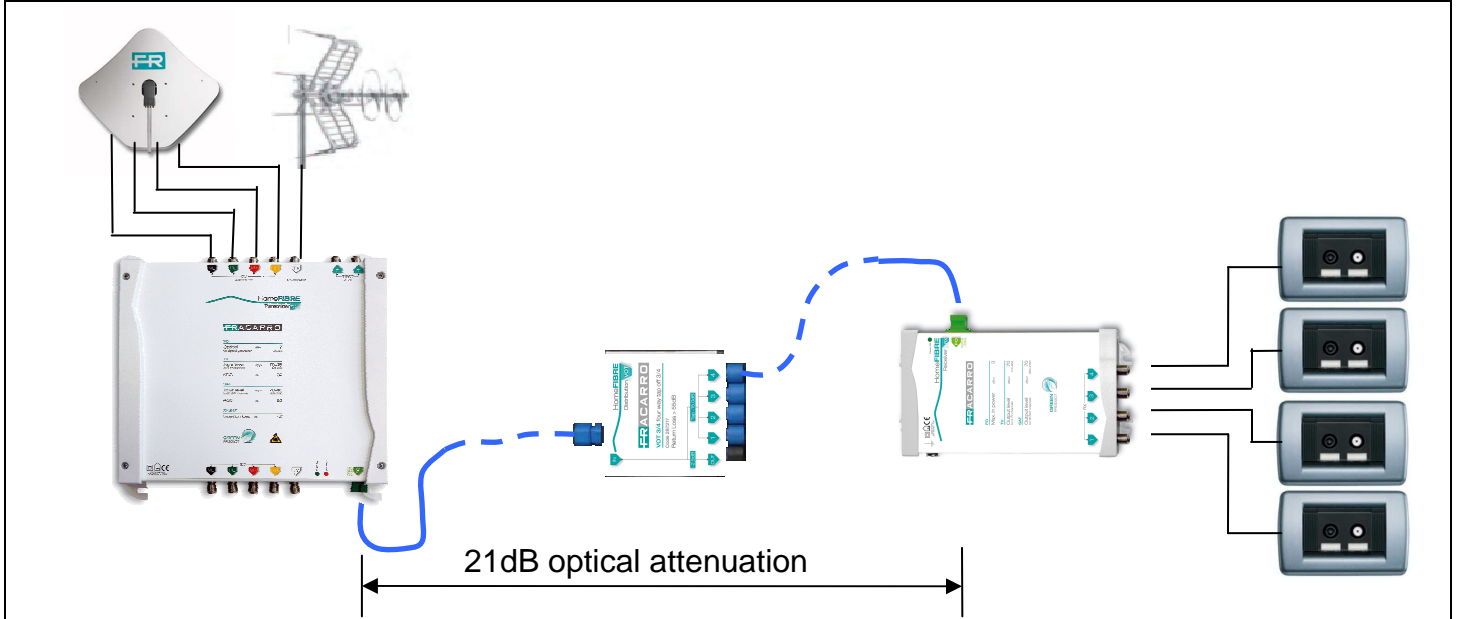

Optical power	dBm	6.5
Optical return loss	dB	>45
Safety class		1M

Main Features		
Mains	Vac/Hz	184 - 264/50 - 60
Power consumption	W	15
Remote LNB powering	mA	200 @ 14V (4 SAT connectors)
Operating temperature	°C	-5 to +45
AGC dynamics laser modulation	dB	20
LED		Green power on Red laser extra current
Standard Conformity		CEI EN 50083-2 EN60065

Fracarro code	Item	Packaging	EAN CODE	Qty	Dimension	Net weight	Gross weight
				Pcs	mm	Kg	Kg
270667	OPT-TX 1510	Single	8016978096480	1	230x230x50	1.7	1.9
270668	OPT-TX 1530	Single	8016978096497	1	230x230x50	1.7	1.9
270669	OPT-TX 1550	Single	8016978096503	1	230x230x50	1.7	1.9
270670	OPT-TX 1570	Single	8016978096510	1	230x230x50	1.7	1.9

Installation Example

Star Installation example